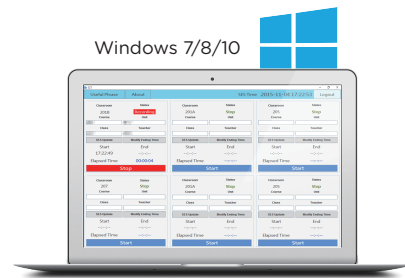

Recording Control

Reservation Reminders

Microsoft Windows 7/8/10

ANDROID APP ON
Google play

SCAN ME

PC or App

Useful keywords

Recording time set

Recording control

Ending reminders

QR code setup

PC version

- > Easily control SES recordings
- > Supports up to 17 PCs
- > Auto sync recording status
- > Customizable account permissions
- > Password protection
- > Convenient tag presets
- > iFollow technology support

Android version

- > Manage up to 5 SES workstations
- > Supports 17 mobile devices
- > Auto sync recording status
- > Customizable account permissions
- > Retrieve detailed file properties
- > Convenient tag presets
- > Customized timetable
- > Smart reminders for ending time and disconnection
- > SES status check
- > Quick QR code setup
- > Supports Android mobile devices