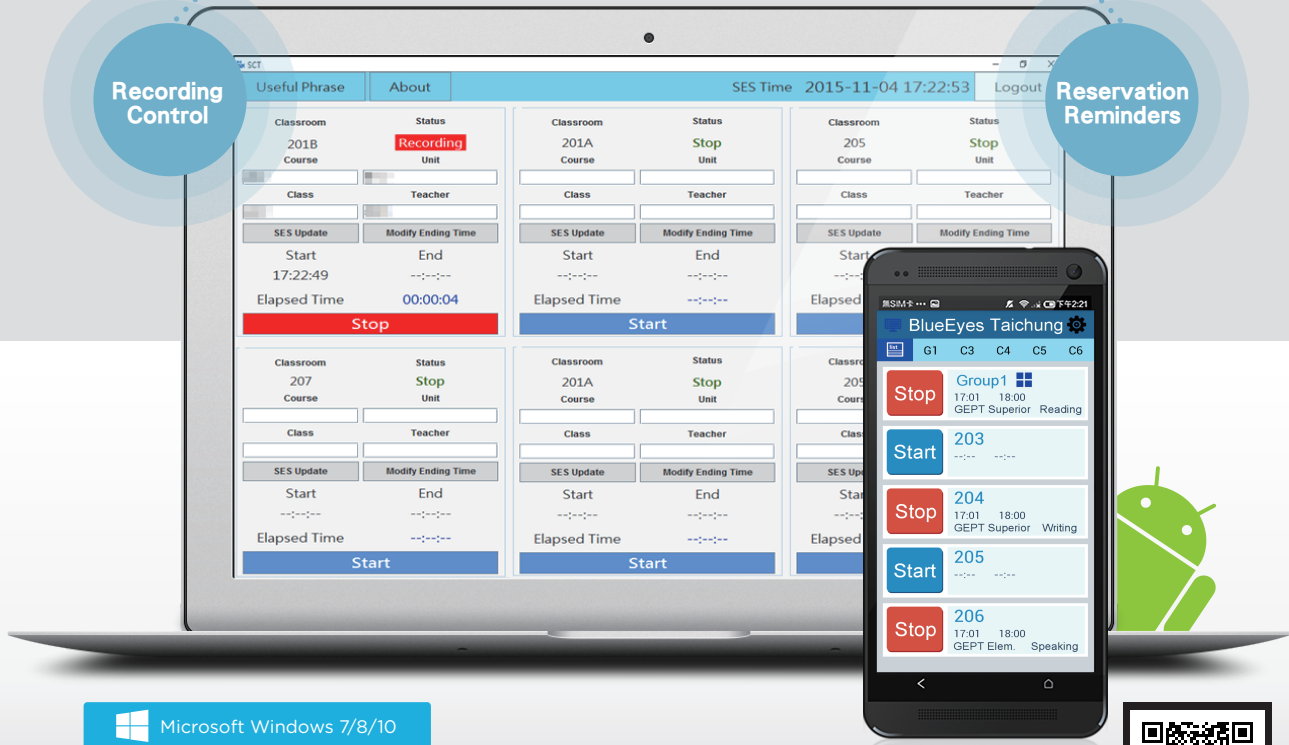

SCT

for SES Ultimate
SES Control Terminal PC and Android Versions

Remote SES

Recording control

Useful keywords

Ending reminders

Recording time set

Smart Control

Recording Control

Reservation Reminders

Microsoft Windows 7/8/10

ANDROID APP ON
Google play

SCAN ME

PC or App

Useful keywords

Recording time set

Recording control

Ending reminders

QR code setup

PC version

- > Easily control SES recordings
- > Supports up to 17 PCs
- > Auto sync recording status
- > Customizable account permissions
- > Password protection
- > Convenient tag presets
- > iFollow technology support

Android version

- > Manage up to 5 SES workstations
- > Supports 17 mobile devices
- > Auto sync recording status
- > Customizable account permissions
- > Retrieve detailed file properties
- > Convenient tag presets
- > Customized timetable
- > Smart reminders for ending time and disconnection
- > SES status check
- > Quick QR code setup
- > Supports Android mobile devices